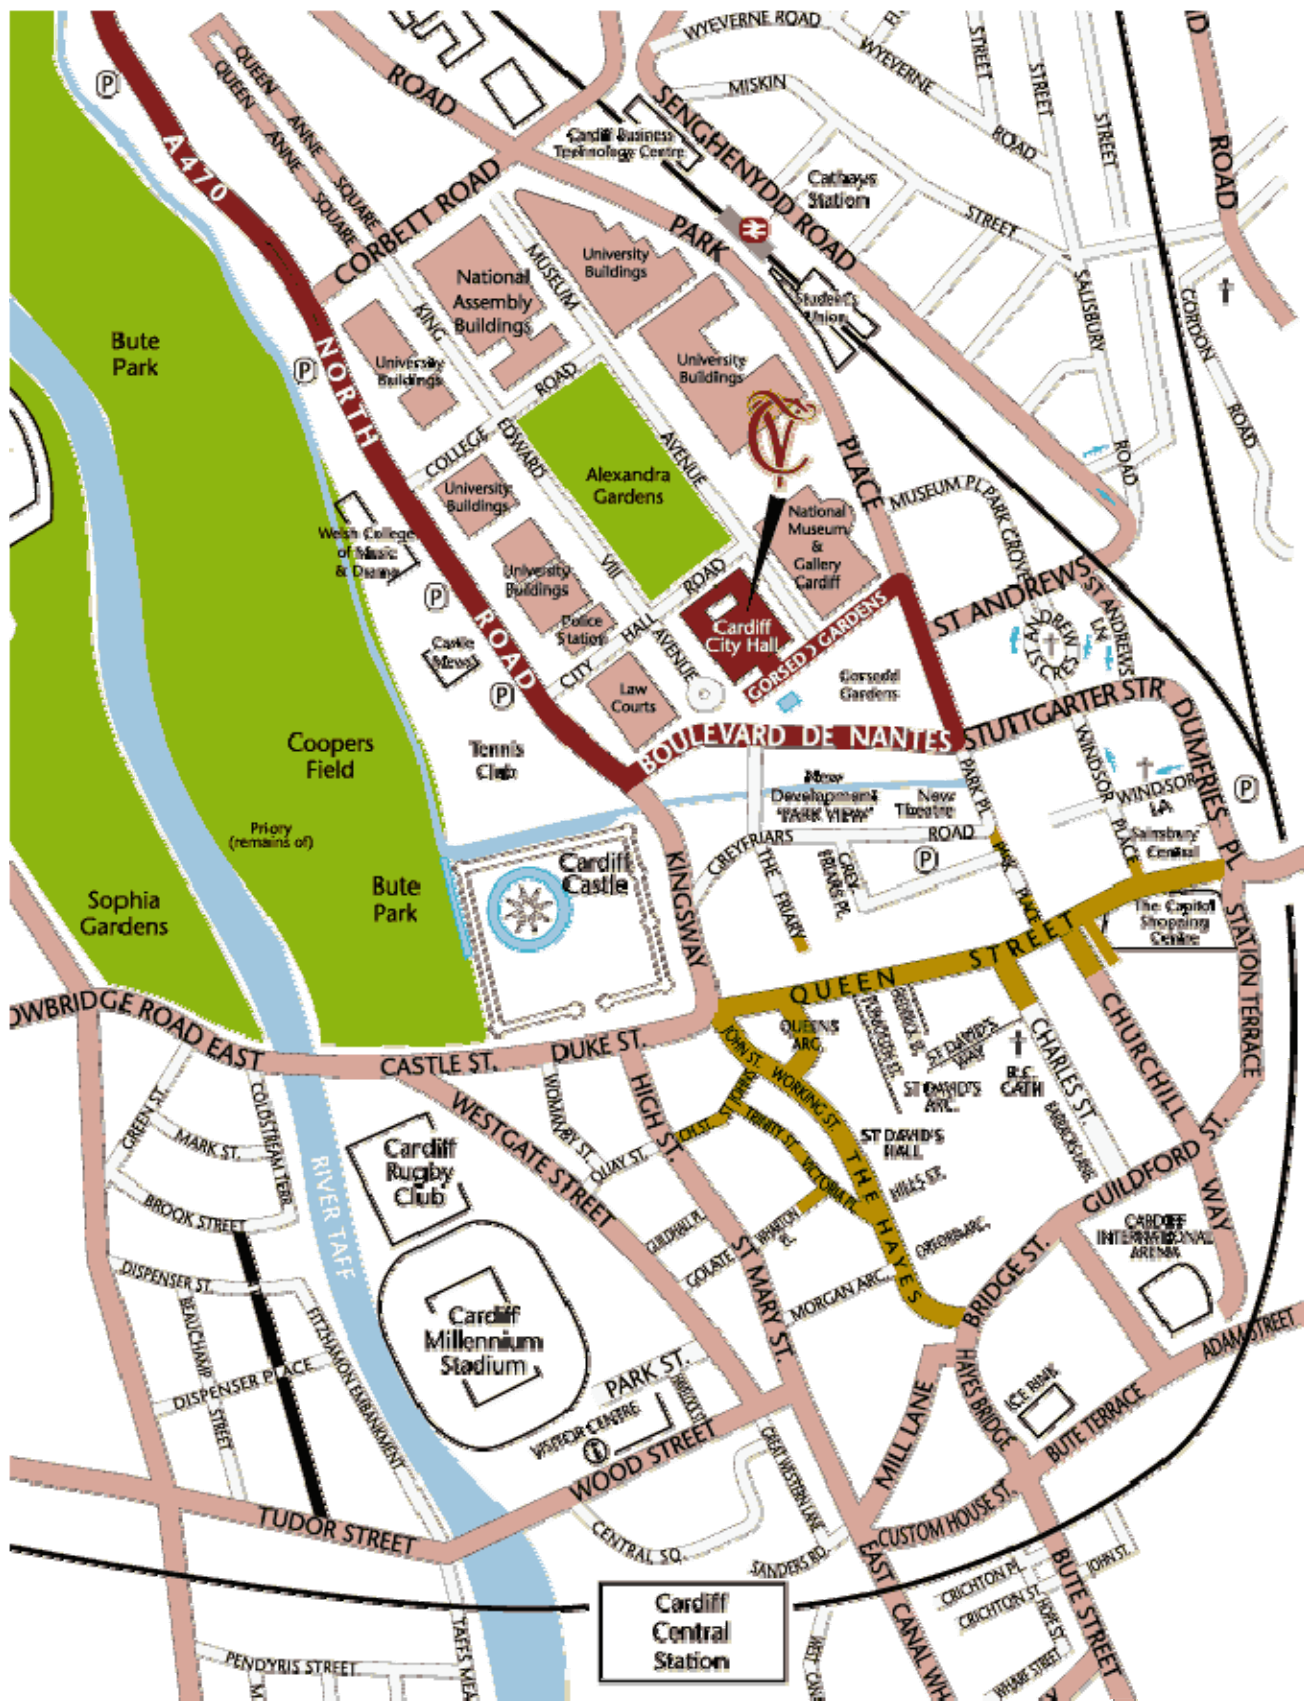

Cardiff
Central
Station