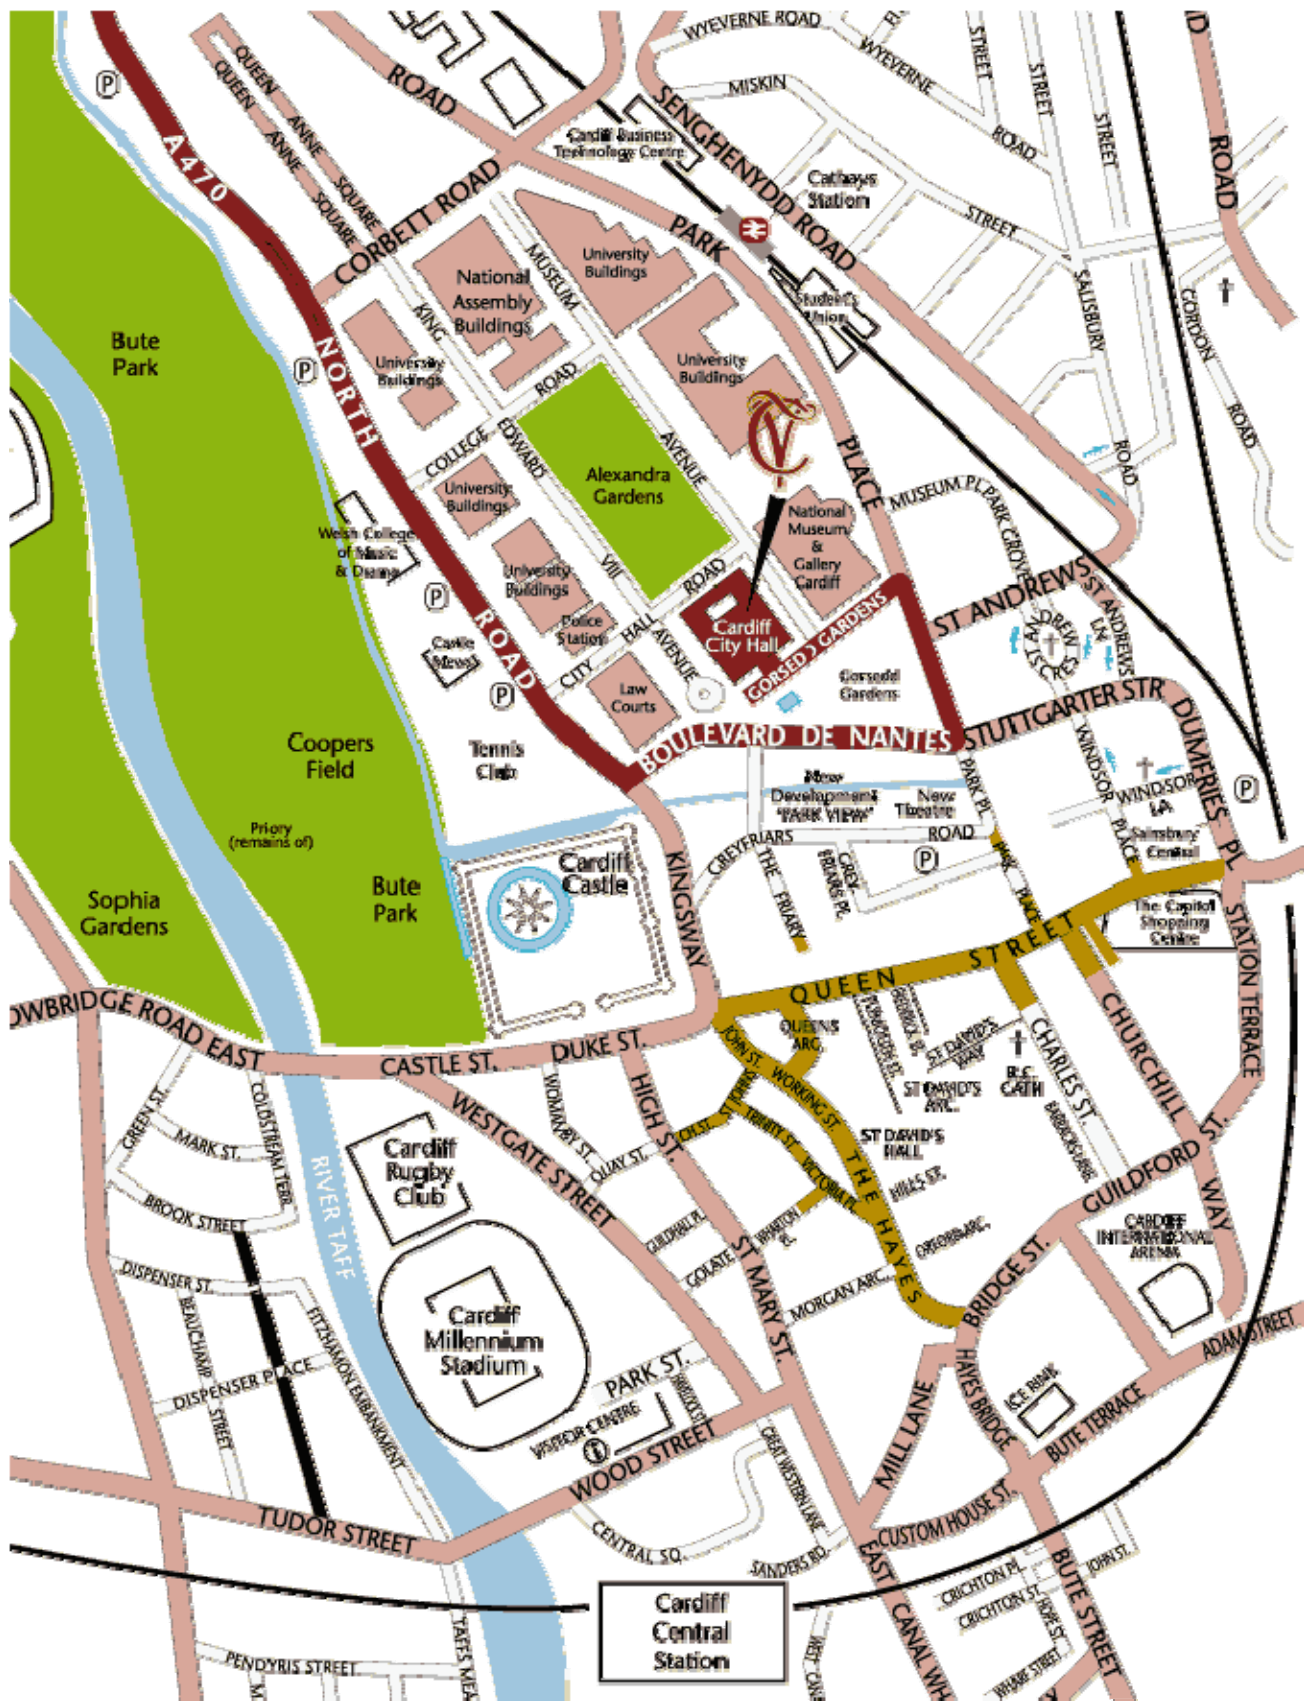

DIRECTIONS FOR THE ADMIRAL GROUP PLC AGM – 6th May 2011.

The AGM will be held at Cardiff City Hall, Cathays Park, Cardiff CF10 3ND

Cardiff's City Hall is located in the heart of the city, within walking distance of the railway station which is approximately a 15 minute walk away. Please see the map below for directions.

Cardiff is approximately 2 hours by train from London or Birmingham.

If you are driving, parking is also available in the Civic Centre avenues surrounding City Hall. To park in these bays you will require Parking Vouchers and these can be purchased from City Hall (West Entrance) or from the National Museum of Wales.

Alternatively, parking is available in the NCP Car Parks situated around Cardiff (www.ncp.co.uk). The closest to City Hall and within walking distance are:
Cardiff Greyfriars, Greyfriars NCP, Greyfriars Road, Cardiff CF10 3AD
Cardiff Dumfries Place, Dumfries Place NCP, Quay Street, Cardiff CF10 3FN

Cardiff
Central
Station