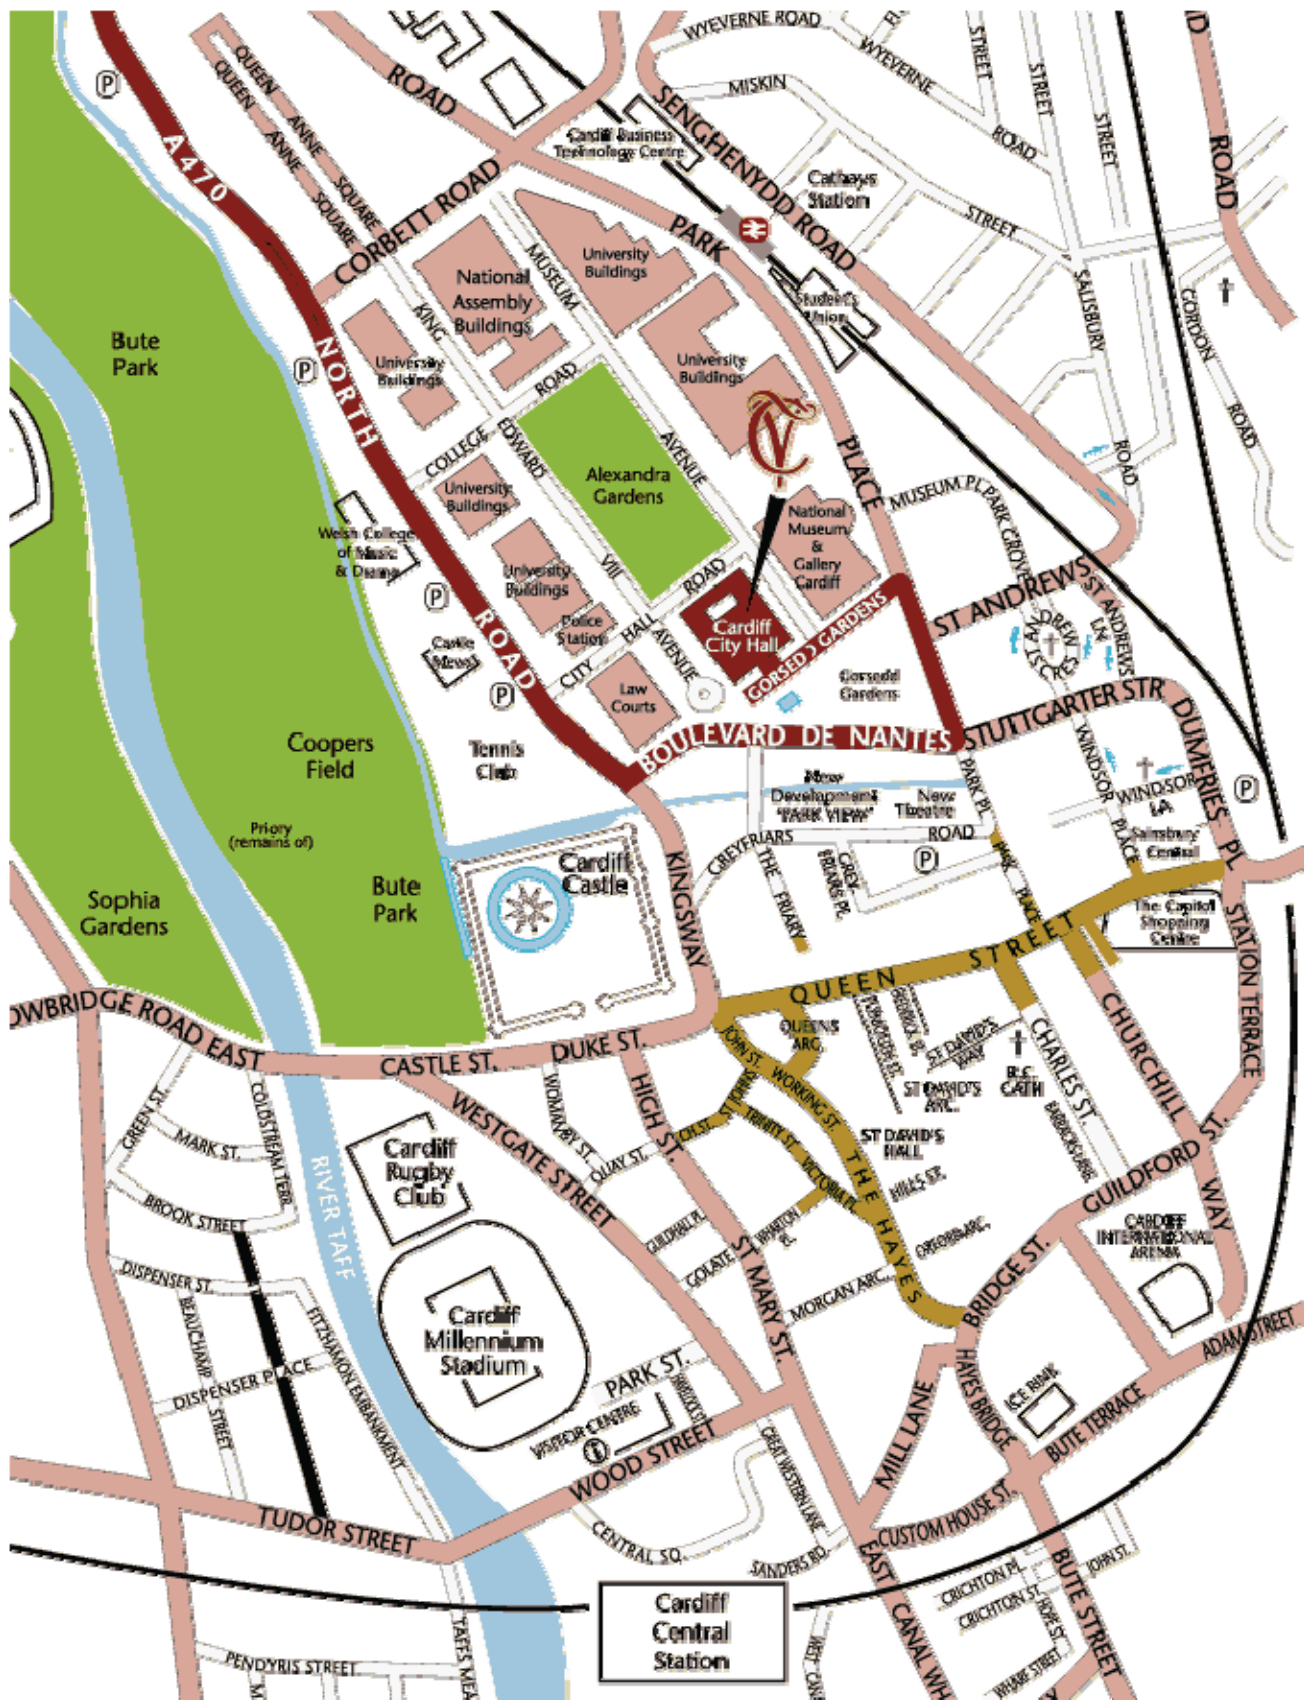

## **DIRECTIONS FOR THE ADMIRAL GROUP PLC AGM 28th APRIL 2016.**

**The AGM will be held at Cardiff City Hall, Cathays Park, Cardiff CF10 3ND**

Cardiff's City Hall is located in the heart of the city, within walking distance of the railway station which is approximately a 15 minute walk away. Please see the map below for directions.

Cardiff is approximately 2 hours by train from London or Birmingham.

If you are driving, parking is also available in the Civic Centre avenues surrounding City Hall. To park in these bays you will require Parking Vouchers and these can be purchased from City Hall (West Entrance) or from the National Museum of Wales.

Alternatively, parking is available in the NCP Car Parks situated around Cardiff ([www.ncp.co.uk](http://www.ncp.co.uk)). The closest to City Hall and within walking distance are:

**Cardiff Greyfriars, Greyfriars NCP, Greyfriars Road, Cardiff CF10 3AD**

**Cardiff Dumfries Place, Dumfries Place NCP, Quay Street, Cardiff CF10 3FN**

Cardiff  
Central  
Station